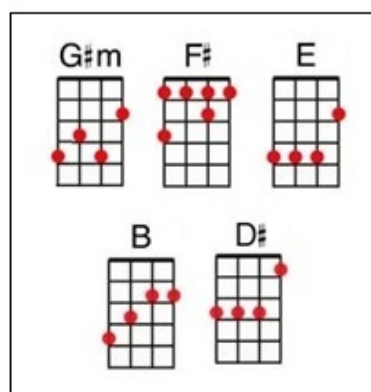

## Milky Chance - Stolen Song

**Intro:** G#m F# E \_ B \_ D# \_

G#m F# E \_  
I want you by my side  
B \_ D# \_  
So that I never feel alone again  
G#m F# E \_  
They've always been so kind  
B \_ D# \_  
But now they've brought you away from here  
G#m F# E \_  
I hope they didn't get your mind  
B \_ D# \_  
Your heart is too strong anyway  
G#m F# E \_  
We need to fetch back the time  
B \_ D# \_ \_ \_ \_  
They have stolen from us

### Refrain:

E \_  
And I want you  
B \_  
We can bring it on the floor  
D# G#m  
You've never danced like this before  
F# \_  
But we don't talk about it  
E \_ B \_  
Dancin on doin the boogie all night long  
D# G#m  
Stoned in paradise  
F# \_  
Shouldn't talk about it

x2

**Pont:** G#m F# E \_ B \_ D# \_ x2

Coldest winter for me  
No sun is shining anymore  
The only thing I feel is pain  
Caused by absence of you  
Suspense is controlling my mind  
I cannot find the way out of here  
I want you by my side  
So that I never feel alone again